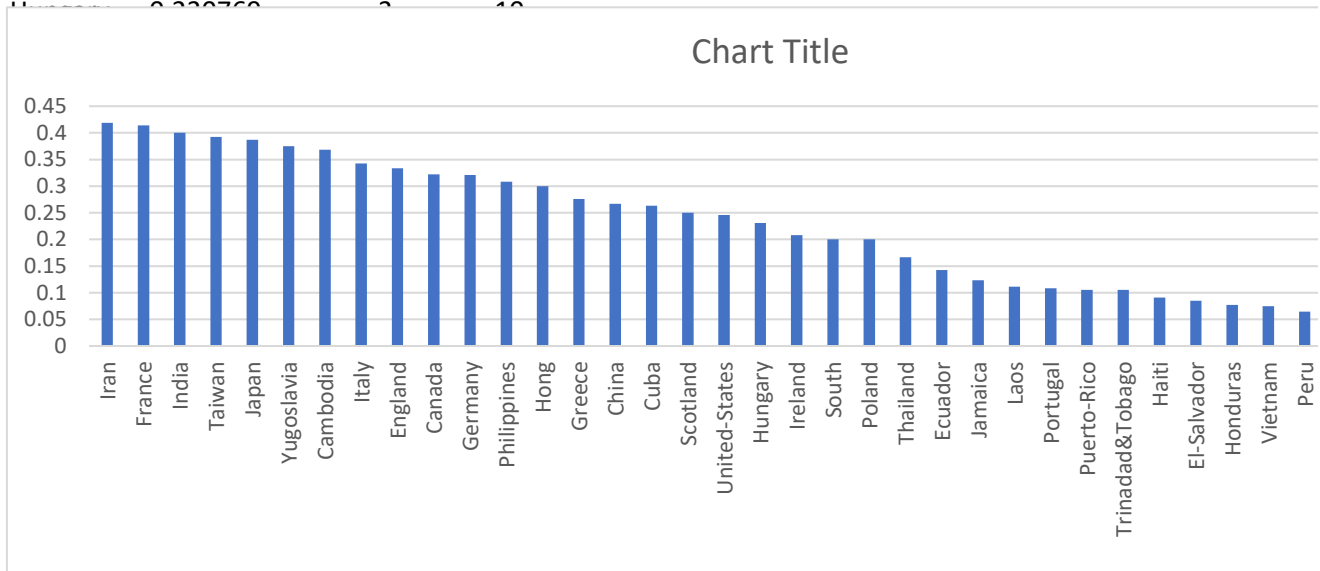

nativecour	high/low	high_salar	low_salary
Iran	0.418605	18	25
France	0.413793	12	17
India	0.4	40	60
Taiwan	0.392157	20	31
Japan	0.387097	24	38
Yugoslavia	0.375	6	10
Cambodia	0.368421	7	12
Italy	0.342466	25	48
England	0.333333	30	60
Canada	0.322314	39	82
Germany	0.321168	44	93
Philippines	0.308081	61	137
Hong	0.3	6	14
Greece	0.275862	8	21
China	0.266667	20	55
Cuba	0.263158	25	70
Scotland	0.25	3	9
United-States	0.245835	7171	21999
Hungary	0.230769	2	10

Peru	0.064516	2	29
Nicaragua	0.058824	2	32
Mexico	0.051322	33	610
Guatemala	0.046875	3	61
Columbia	0.033898	2	57
Dominican	0.028571	2	68
Holand-Ne	0	0	1
Outlying-U	0	0	14